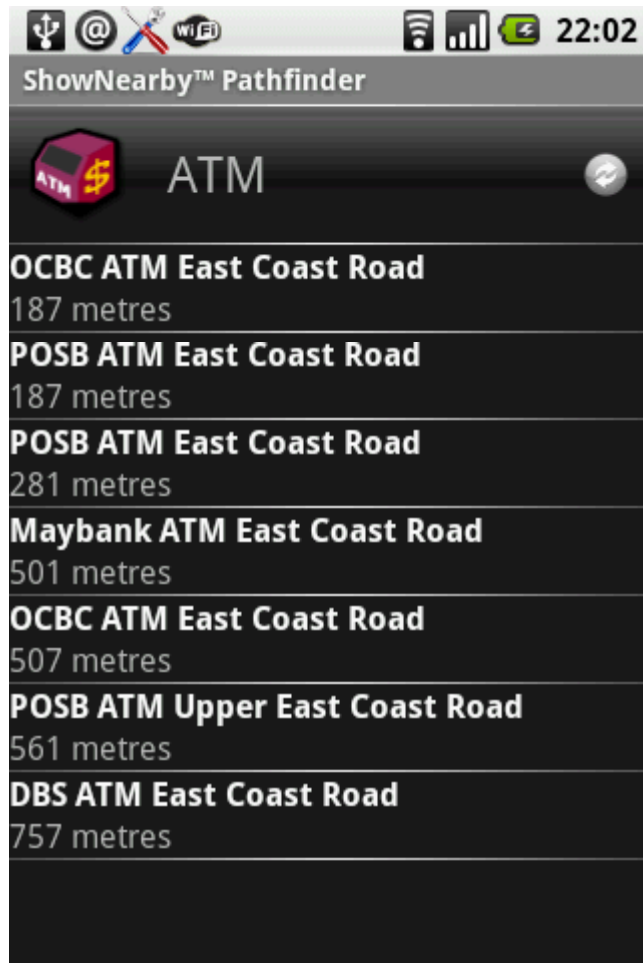

Know What's Near!™

Know What's Near!™

e.g. 1A Jalan Jamal, 600122

## ShowNearby™ PathFinder